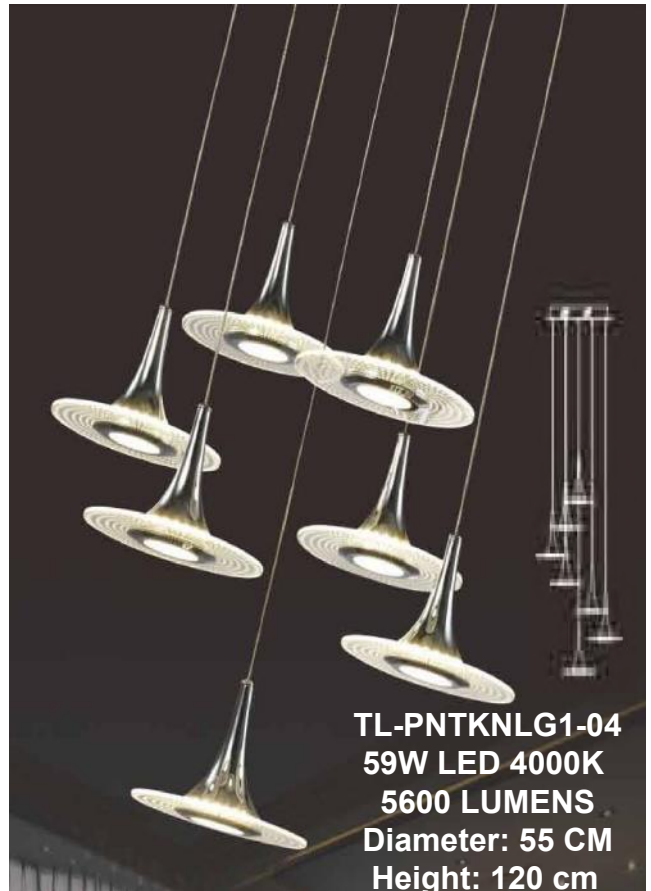

TL-PNTKNLG1

Modern Pendant light fixture. Fitting manufactured according to the EN / IEC 60598-1:2015 rules.

Longer life (L70 @ 60,000 hours)

Light Source: Cree COB or Equivalent

Driver: Tridonic, Philips or Equivalent

Input Voltage: 220-240VAC 50/60HZ

Driver Protection: Class I

Operating Temperature: - 10°C + 45°C

Frame Color: Chrome + Acrylic

IP Rating: IP20

On Request: Other Wattage & Dimension Variants

PHILIPS
TRIDONIC
CREE 

TEMPLUX

Templux Lighting s.r.l, Via Gradenigo 58, PD35100, Italy, info@templuxitaly.com, www.templuxitaly.com

TL-PNTKNLG1-01
8.5W LED 4000K
800 LUMENS
Diameter: 21 CM
Height: 120 cm

TL-PNTKNLG1-02
25W LED 4000K
2400 LUMENS
Diameter: 38 CM
Height: 120 cm

TL-PNTKNLG1-03
42W LED 4000K
4000 LUMENS
Diameter: 51 CM
Height: 120 cm

TL-PNTKNLG1-04
59W LED 4000K
5600 LUMENS
Diameter: 55 CM
Height: 120 cm

TEMPLUX