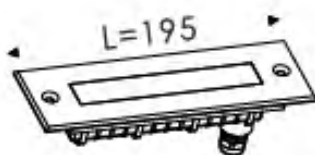

TL-FMSTAP01-02