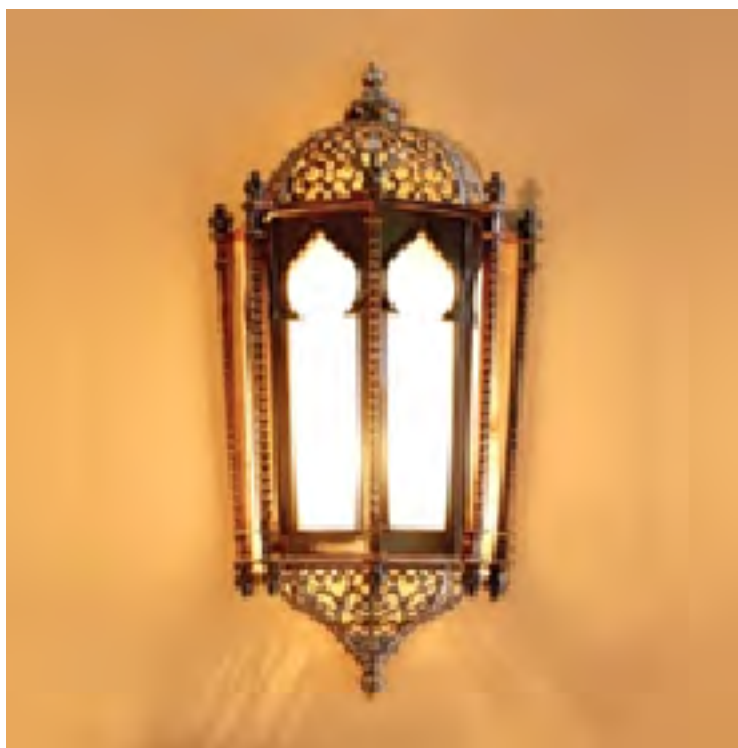

D: 350 * H 650MM

TL-SNYWLCB-01-10