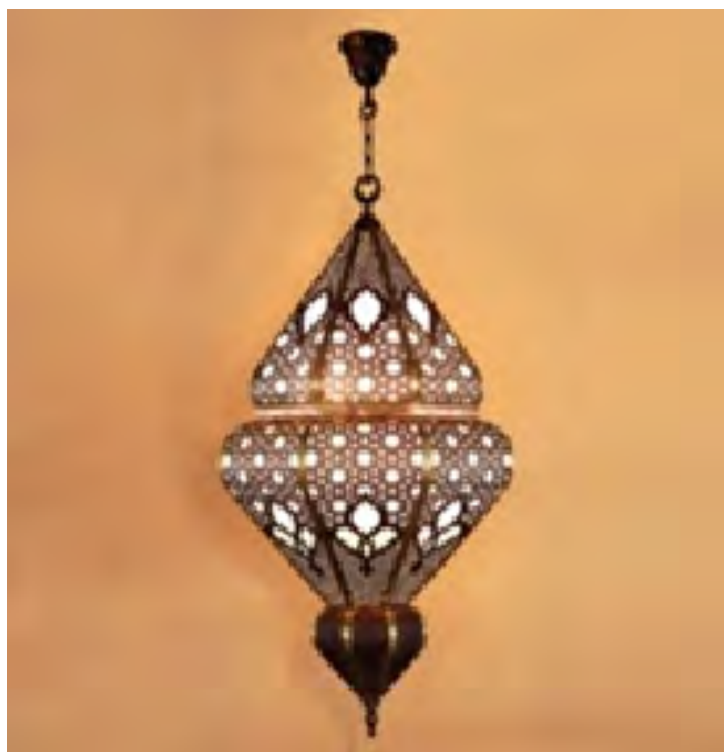

TL-SNYWLCB01

Islamic Wall and pendant light fixture. Fitting manufactured according to the EN / IEC 60598-1:2015 rules.

Longer Life Led lamp (25,000 hours)

Longer Life Led chip & driver (L80B10 @50,000 Hours)

Body Type: Brass

Diffuser: Clear Glass/Frosted Glass

Light Source: Osram lamp

Input Voltage: 220- 240V

Operating Temperature: - 20°C + 55°C

Body Color: Brass

IP Rating: IP54, IP65

TL-SNYWLCB-01-01

D: 250 * H 500MM

TL-SNYWLCB-01-02

D: 250 * H 500MM

TL-SNYWLCB-01-03

D: 400 * H 700MM

TL-SNYWLCB-01-04

D: 400 * H 750MM

TL-SNYWLCB-01-05