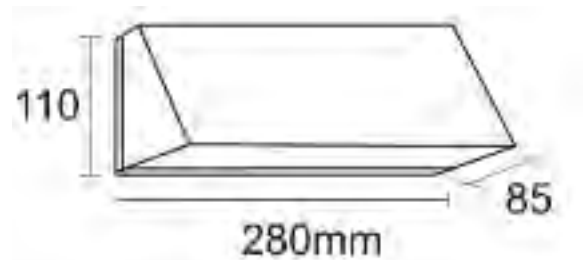

TL-EXSLFK-02-8W/12W
8W LED -840 lm, 12W-1260 lm
2700K-6500K