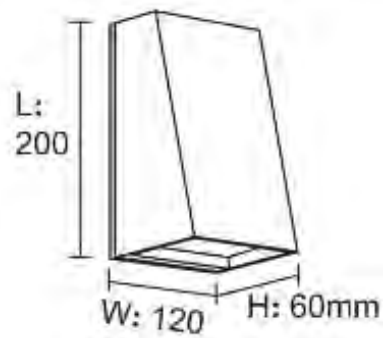

TL-EXSLFK-05-6W
6W LED 660 lm
2700K-6500K