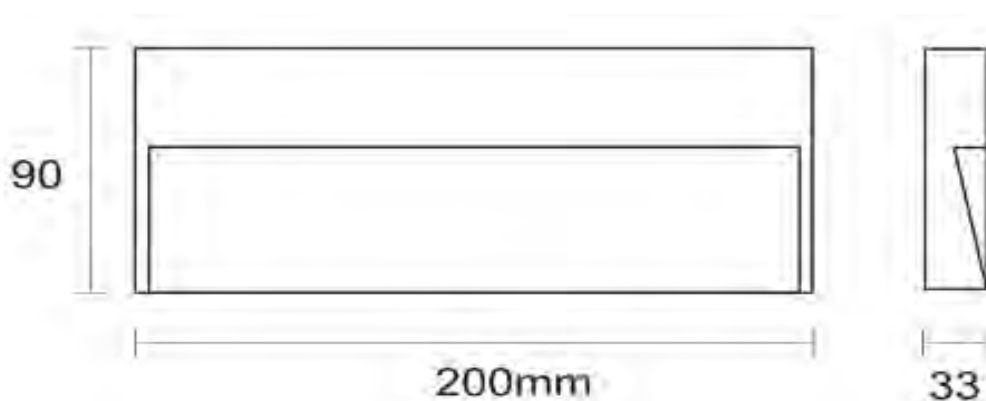

TL-EXSLFK-09-6W LED -660 lm, 2700K - 6500K

Housing: Die Cast Aluminium
Diffuser: Polycarbonate