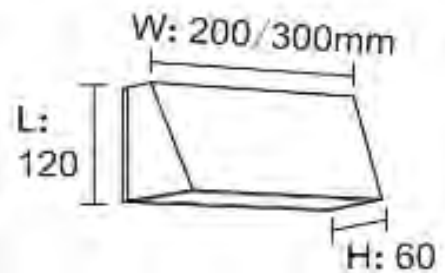

Housing: Die Cast Aluminium
Diffuser: Toughened Glass

TL-EXSLFK-07-A-5W LED -550 lm, 2700K - 6500K, SIZE: 117*33
TL-EXSLFK-07-B-10W LED -1100 lm, 2700K - 6500K, SIZE: 150*33
TL-EXSLFK-07-C-12W LED -1260 lm, 2700K - 6500K, SIZE: 200*33

TL-EXSLFK-08-A-5W LED -550 lm, 2700K - 6500K, SIZE: 117*33
TL-EXSLFK-08-B-10W LED -1100 lm, 2700K - 6500K, SIZE: 150*33
TL-EXSLFK-08-C-12W LED -1260 lm, 2700K - 6500K, SIZE: 200*33

Housing: Die Cast Aluminium
Diffuser: Polycarbonate