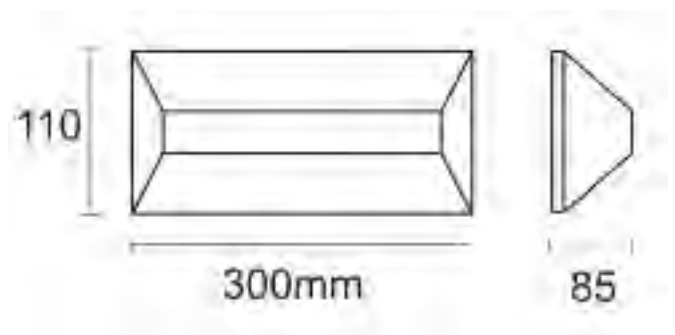

TL-EXSLFK-01-8W/12W
8W LED -840 lm, 12W-1260 lm
2700K-6500K

TL-EXSLFK-02-8W/12W
8W LED -840 lm, 12W-1260 lm
2700K-6500K

Housing: Die Cast Aluminium
Diffuser: Toughened Glass