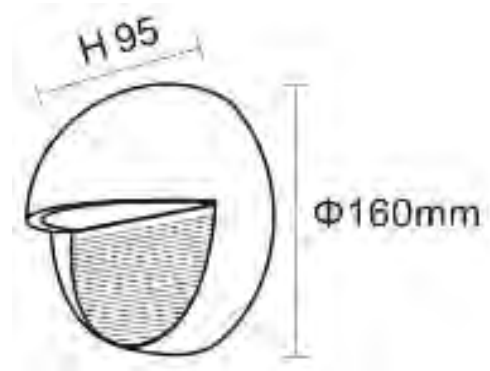

TL-EXSLFK-04-6W
6W LED 660 lm
2700K-6500K