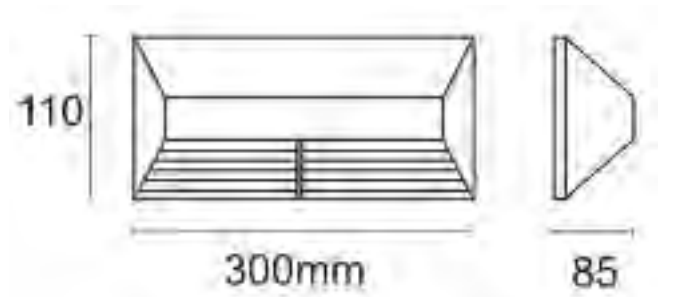

TL-EXSLFK-03-8W/12W
8W LED -840 lm, 12W-1260 lm
2700K-6500K