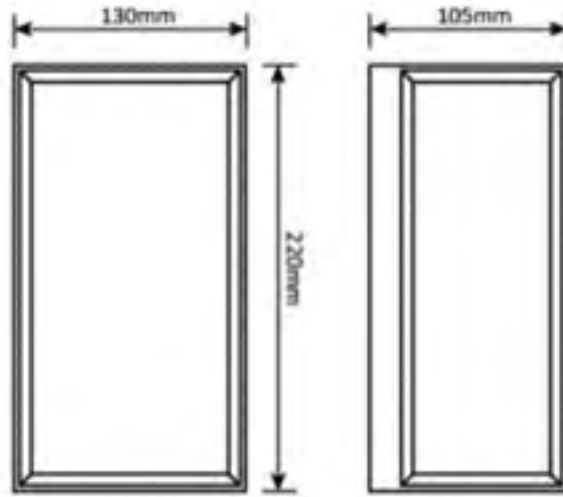

Body Color: Black / any other colors on request

Dimmable: 1-10V & Dali

On Request: Other Wattage & Dimension Variants

TL-EXWLDL-01-A-8W

TL-EXWLDL-01-B-10W

TL-EXWLDL-01-C-13W

TL-EXWLDL-01-D-13W

TL-EXWLDL-01-E-20W