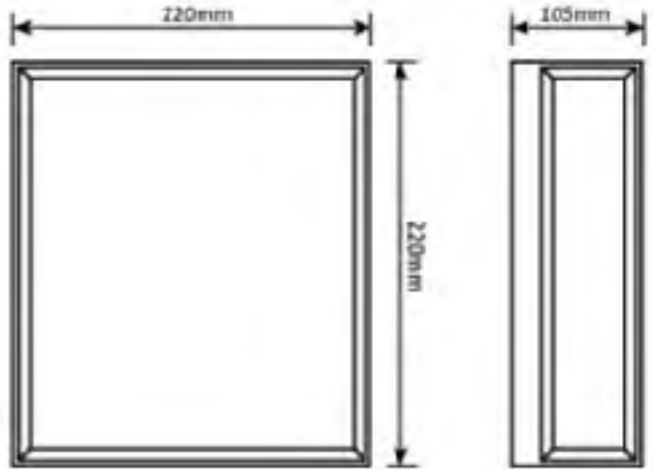

Body Color: Black / any other colors on request

Dimmable: 1-10V & Dali

On Request: Other Wattage & Dimension Variants

TL-EXWLDL-01-A-8W

TL-EXWLDL-01-B-10W

TL-EXWLDL-01-C-13W

TL-EXWLDL-01-D-13W

TL-EXWLDL-01-E-20W