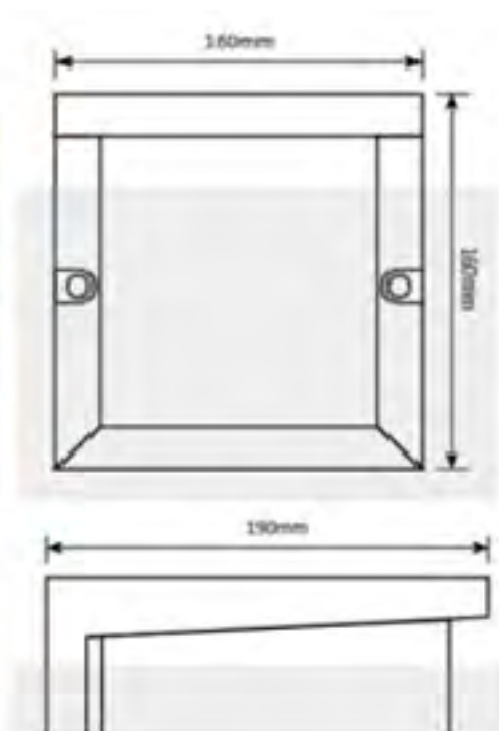

Body Color: Black / any other colors on request

Dimmable: 1-10V & Dali

On Request: Other Wattage & Dimension Variants

TL-EXWLDL-01-A-8W

TL-EXWLDL-01-B-10W

TL-EXWLDL-01-C-13W

TL-EXWLDL-01-D-13W

TL-EXWLDL-01-E-20W

TL-EXWLDL-01-F-8W

TL-EXWLDL-01-G-8W

TL-EXWLDL-01-H-8W

TL-EXWLDL-01-I-8W

TL-EXWLDL-01-J-5W

TL-EXWLDL-01-K-8W

TL-EXWLDL-01-L-4W