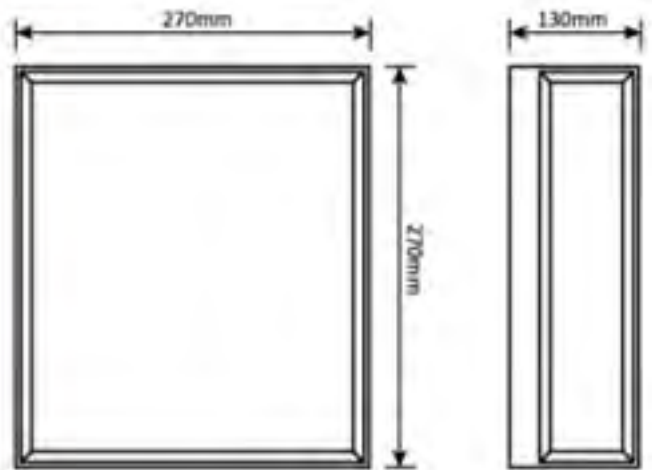

Body Color: Black / any other colors on request

Dimmable: 1-10V & Dali

On Request: Other Wattage & Dimension Variants

TL-EXWLDL-01-A-8W

TL-EXWLDL-01-B-10W

TL-EXWLDL-01-C-13W

TL-EXWLDL-01-D-13W

TL-EXWLDL-01-E-20W