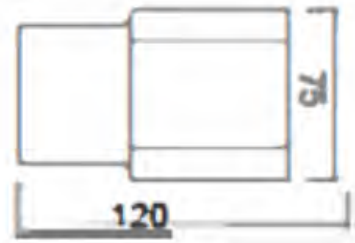

Body Color: Black / any other colors on request

Dimmable: 1-10V & Dali

On Request: Other Wattage & Dimension Variants

TL-EXWLDL-01-A-8W

TL-EXWLDL-01-B-10W

TL-EXWLDL-01-C-13W

TL-EXWLDL-01-D-13W

TL-EXWLDL-01-E-20W

TL-EXWLDL-01-F-8W

TL-EXWLDL-01-G-8W

TL-EXWLDL-01-H-8W

TL-EXWLDL-01-I-8W

TL-EXWLDL-01-J-5W

TL-EXWLDL-01-K-8W

TL-EXWLDL-01-L-4W