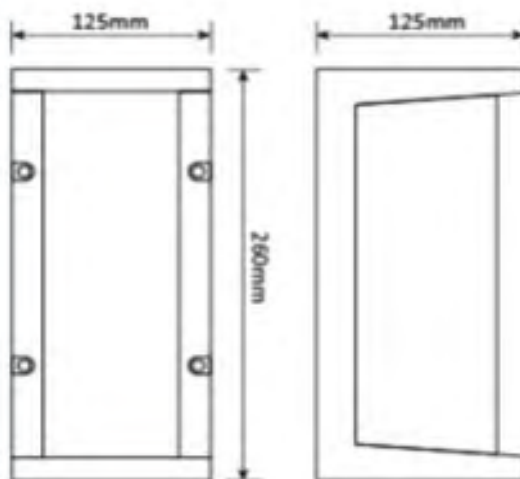

TL-EXWLDL-01-G-8W