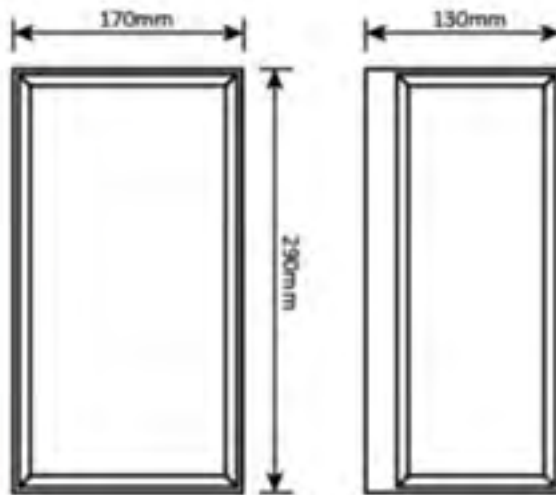

Body Color: Black / any other colors on request

Dimmable: 1-10V & Dali

On Request: Other Wattage & Dimension Variants

TL-EXWLDL-01-A-8W

TL-EXWLDL-01-B-10W

TL-EXWLDL-01-C-13W

TL-EXWLDL-01-D-13W

TL-EXWLDL-01-E-20W