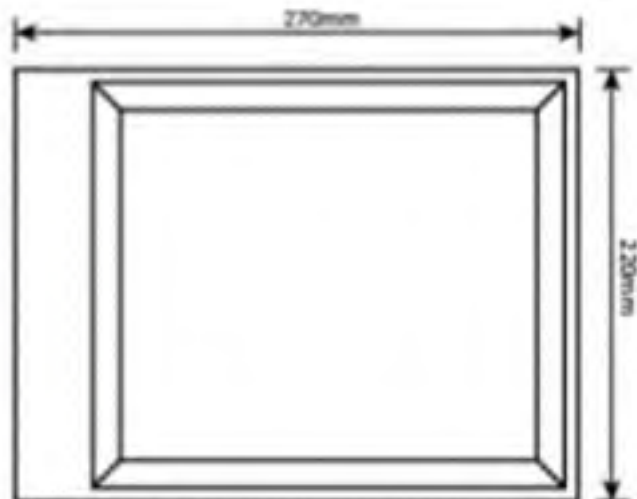

Body Color: Black / any other colors on request

Dimmable: 1-10V & Dali

On Request: Other Wattage & Dimension Variants

TL-EXWLDL-01-A-8W

TL-EXWLDL-01-B-10W

TL-EXWLDL-01-C-13W

TL-EXWLDL-01-D-13W

TL-EXWLDL-01-E-20W