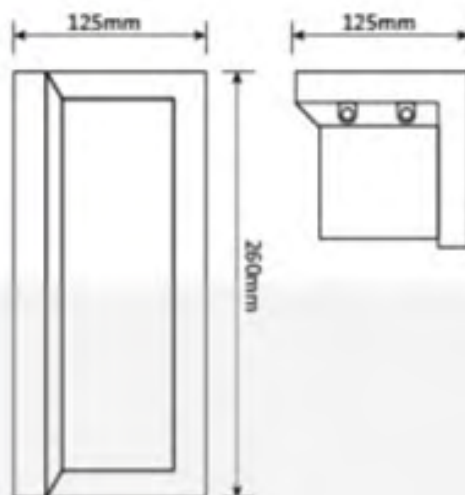

TL-EXWLDL-01-H-8W