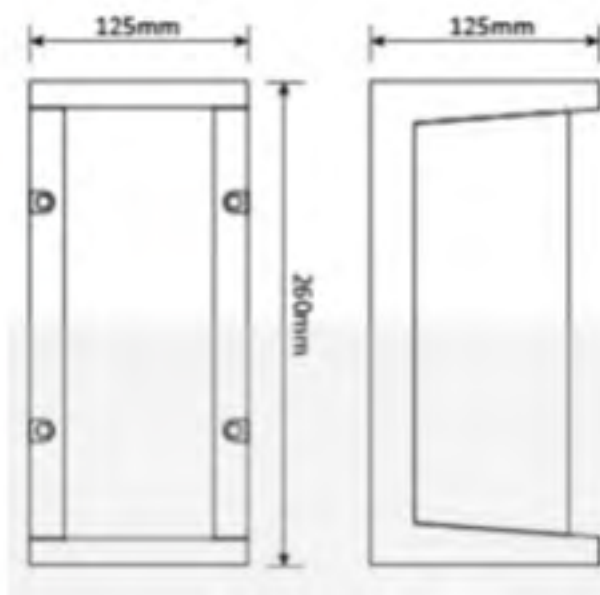

Body Color: Black / any other colors on request

Dimmable: 1-10V & Dali

On Request: Other Wattage & Dimension Variants

TL-EXWLDL-01-A-8W

TL-EXWLDL-01-B-10W

TL-EXWLDL-01-C-13W

TL-EXWLDL-01-D-13W

TL-EXWLDL-01-E-20W

TL-EXWLDL-01-F-8W

TL-EXWLDL-01-G-8W

TL-EXWLDL-01-H-8W

TL-EXWLDL-01-I-8W

TL-EXWLDL-01-J-5W

TL-EXWLDL-01-K-8W

TL-EXWLDL-01-L-4W