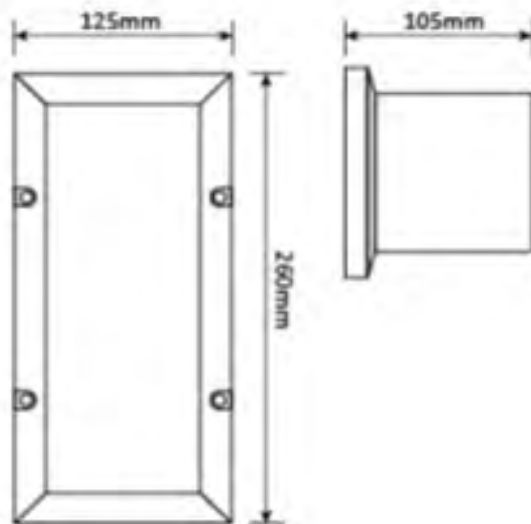

Body Color: Black / any other colors on request

Dimmable: 1-10V & Dali

On Request: Other Wattage & Dimension Variants

TL-EXWLDL-01-A-8W

TL-EXWLDL-01-B-10W

TL-EXWLDL-01-C-13W

TL-EXWLDL-01-D-13W

TL-EXWLDL-01-E-20W

TL-EXWLDL-01-F-8W

TL-EXWLDL-01-G-8W

TL-EXWLDL-01-H-8W

TL-EXWLDL-01-I-8W

TL-EXWLDL-01-J-5W

TL-EXWLDL-01-K-8W

TL-EXWLDL-01-L-4W