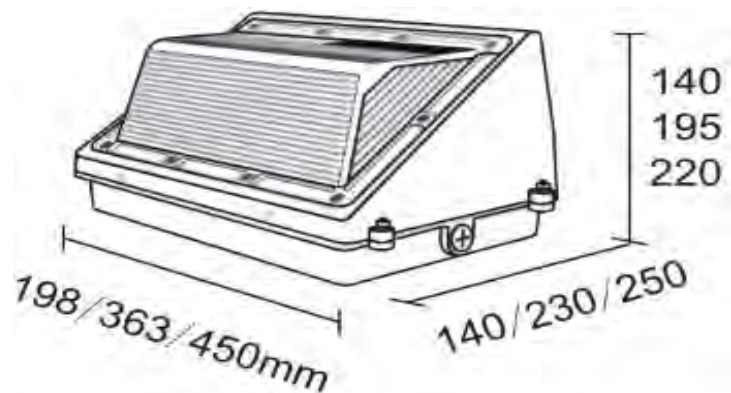

## TL-WLBKFK2

Wall mounted fixture. Fitting manufactured according to the EN / IEC 60598-1:2015 rules.

Longer life (L90B10 @ 50,000 hours)

Body Type: Die cast aluminium

Diffuser: Polycarbonate/Glass

Light Source: Tridonic or Philips or Equivalent

On request Dimmable: 1-10V & Dali

On Request: Other Wattage & Dimension Variants

**PHILIPS  
TRIDONIC**

TL-WLBKFK2-01-A 30W LED 3300 lm, Size: 198\*140\*140  
TL-WLBKFK2-01-B 40W LED 4400 lm, Size: 198\*140\*140  
TL-WLBKFK2-01-C 50W LED 5500 lm, Size: 363\*230\*195  
TL-WLBKFK2-01-D 70W LED 7700 lm, Size: 363\*230\*195  
TL-WLBKFK2-01-E 90W LED 9900 lm, Size: 450\*250\*220  
TL-WLBKFK2-01-F 120W LED 13200 lm, Size: 450\*250\*220