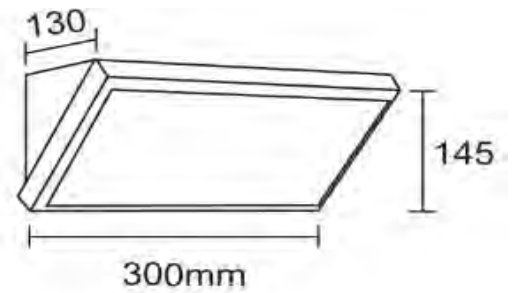

TL-WLBKFK2-05-24W

24W LED 2640 lm

2700K -6500K