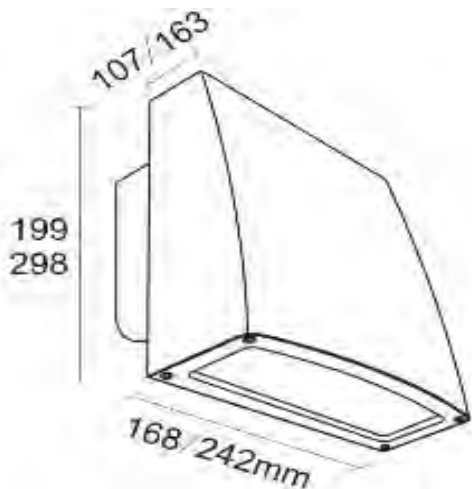

24W LED 2640 lm

2700K -6500K

Housing: Die Cast Aluminium with high Corrosion Resistant

Diffuser: Opal Polycarbonate

TL-WLBKFK2-06-A 20W LED 2100 lm, Size: 199\*160\*107

TL-WLBKFK2-06-B 30W LED 3150 lm, Size: 199\*140\*140

TL-WLBKFK2-06-C 50W LED 5250 lm, Size: 298\*242\*163

TL-WLBKFK2-06-D 70W LED 7350 lm, Size: 298\*242\*163

Head can be adjusted 90°

Housing: Die Cast Aluminium with high Corrosion Resistant

Diffuser: Tempered Glass