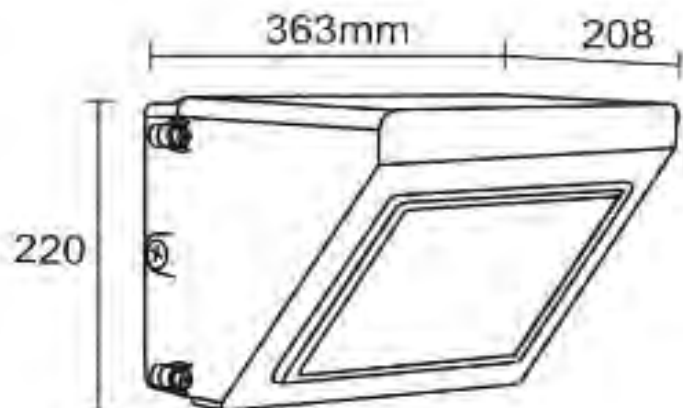

TL-WLBKFK2-02-A 40W LED 4400 lm, CCT: 2700k- 6500K
TL-WLBKFK2-02-B 60W LED 6600 lm, CCT: 2700k- 6500K
TL-WLBKFK2-02-C 90W LED 9900 lm, CCT: 2700k- 6500K
TL-WLBKFK2-02-D 120W LED 13200 lm, CCT: 2700k- 6500K

Housing: Die Cast Aluminium with high Corrosion Resistant

Diffuser: Opal Prismatic Polycarbonate