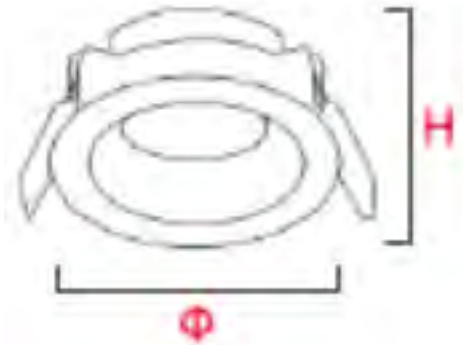

TL-SPFM7-03-10W

Color: White Black

Lumen (Lm)	LED Power (W)	Voltage (V)	Beam Angle (°)	CCT (K)	Size (MM) $\Phi \times H$	Cut Out (MM)
1200Lm	10W	180-240V	36°	3000-6000K	$\Phi 90 \times H 85$	$\Phi 80$

TL-SPFM7-04-10W

Color: White Black

Lumen (Lm)	LED Power (W)	Voltage (V)	Beam Angle (°)	CCT (K)	Size (MM) $L \times W \times H$	Cut Out (MM)
1200Lm	10W	180-240V	36°	3000-6000K	$\Phi 90 \times H 85$	80x80

TL-SPFM7-05-7W

TL-SPFM7-05-15W

Color: White Black

Lumen (Lm)	LED Power (W)	Voltage (V)	Beam Angle (°)	UGR	CCT (K)	Size (mm) Φ × H	Cut Out (mm)
630Lm	7W	180-240V	12/24/36/60°	<19	3000-6000K	Φ85×H38	Φ75
1500Lm	15W	180-240V	12/24/36/60°	<19	3000-6000K	Φ130×H50	Φ100