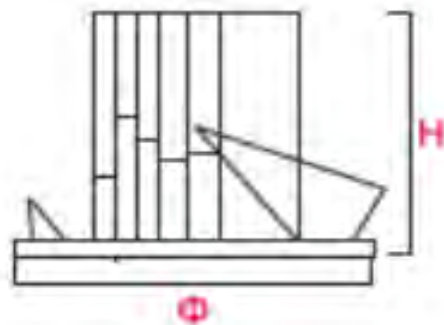

Lumen (Lm)	LED Power (W)	Voltage (V)	Angle (°)	UGR	CCT (K)	Size (MM) Φ × H	Cut Out (MM)
700Lm	7W	180-240V	15°	<19	3000-6000K	Φ49*H52	Φ50
1200Lm	12W	180-240V	15°	<19	3000-6000K	Φ75*H50	Φ65