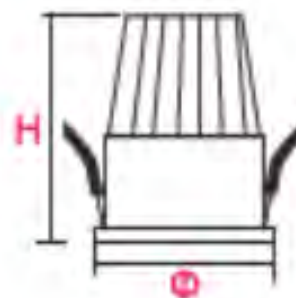

TL-SPFM7-03-10W

Lumen output (Lm)	Led Power (W)	Voltage (V)	Angle (°)	CCT (K)	SIZE(MM) ΦxH	CUT OUT (MM)
700LM	7W	180-240V	24/38°	2700-6500K	60X60X99mm	Φ60mm
1000LM	10W	180-240V	24/38°	2700-6500K	68X68X99mm	Φ60mm