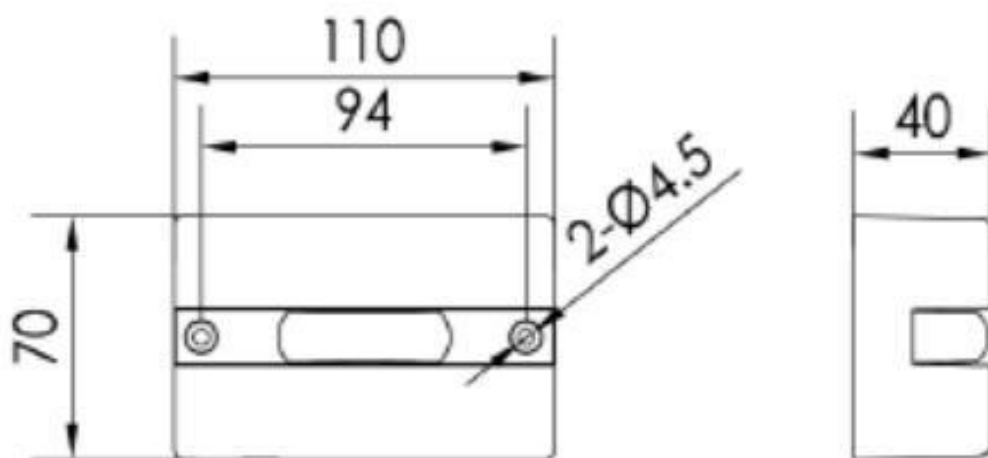

Product Variants

Product Code	Wattage	Beam Angle	Input Voltage	CCT
TL-FCSYL07-01	3W	2x120°	DC 24V / AC 240V	2700K, 3000K, 4000K, 6000K, RGBW