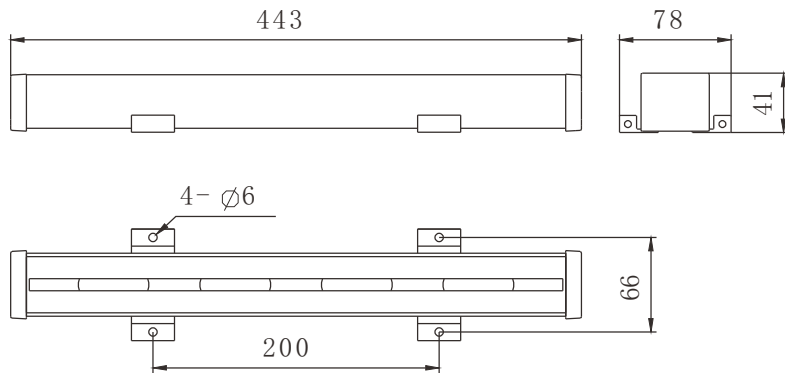

Product Variants

Product Code	Wattage	Beam Angle	Input Voltage	CCT
TL-FCSYL07-03	20W	5x110°	DC 24V	2700K, 3000K, 4000K, 6000K, RGBW