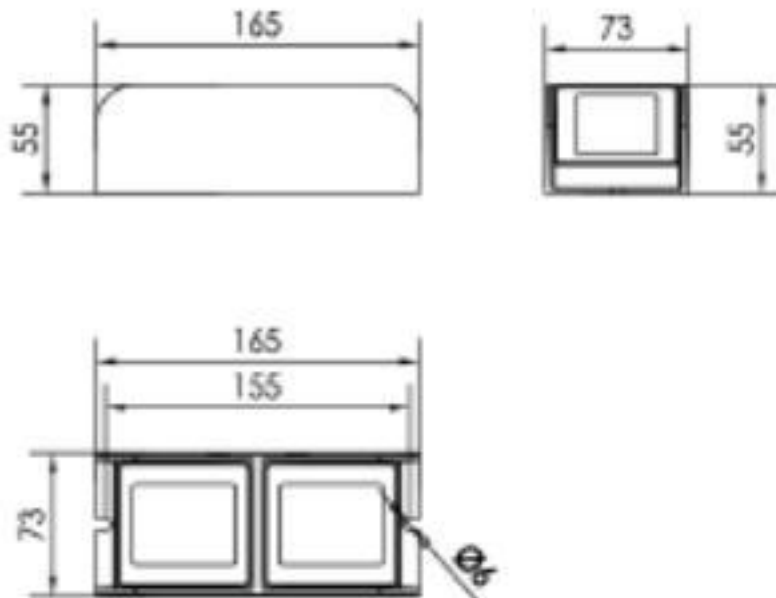

Product Variants

Product Code	Wattage	Beam Angle	Input Voltage	CCT
TL-FCSYL07-02	20W	8x120°	DC 24V	2700K, 3000K, 4000K, 6000K, RGBW